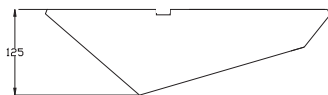

Specifications

Driver

MANGER Sound Transducer (MSW) W05 1,2.2.16
Impedance 8 Ohm

Subwoofer

Optional: The Manger subwoofer expands the lower frequency range of the SIDEKICK down to 20 Hz.
For further information ask for the data sheet.

Crossover

High-pass 1st order filter, Mcap + Mcap Supreme capacitors
Recommended subwoofer crossover frequency: ~ 100 Hz

Frequency Response

Extreme linear from 100 Hz to 25 kHz (- 3dB), 40 kHz (- 10 dB) through the boundary layer matching.

Cabinet

Polygonal housing, 7°, for optimum spatial listening throughout the room
Dimensions: 30 x 41,5 x 12,5 cm (H,W,D)
Weight: 8 kg
Finish: all RAL colours, satin, Piano High Gloss black

Wall Mounting

Complete kit including drilling template for on-wall mounting.
Cable drain for speaker cable connection both from top or bottom if cable is surface mounted, or hidden connection.