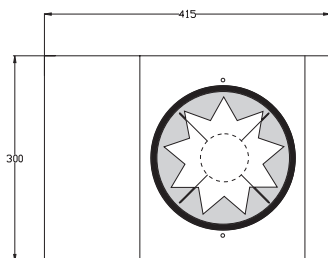

Specifications

Driver

MANGER Sound Transducer (MSW) W05 1,2.2.16
Impedance 8 Ohm

Subwoofer

Optional: The Manger subwoofer expands the lower frequency range of the SIDEKICK down to 20 Hz.
For further information ask for the data sheet.

Crossover

High-pass 1st order filter, Mcap + Mcap Supreme capacitors
Recommended subwoofer crossover frequency: ~ 100 Hz

Frequency Response

Extreme linear from 100 Hz to 25 kHz (- 3dB), 40 kHz (- 10 dB) through the boundary layer matching.

Cabinet

Polygonal housing, 7°, for optimum spatial listening throughout the room
Dimensions: 30 x 41,5 x 12,5 cm (H,W,D)
Weight: 8 kg
Finish: all RAL colours, satin, Piano High Gloss black

Wall Mounting

Complete kit including drilling template for on-wall mounting.
Cable drain for speaker cable connection both from top or bottom if cable is surface mounted, or hidden connection.