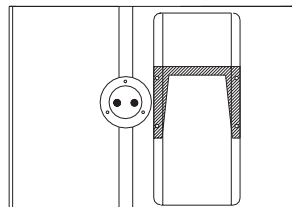

Specifications

Driver

MANGER Sound Transducer (MSW) W05 1,2.2.16
Impedance 8 Ohm

Subwoofer

Optional: The Manger subwoofer expands the lower frequency range of the SIDEKICK down to 20 Hz.
For further information ask for the data sheet.

Crossover

High-pass 1st order filter, Mcap + Mcap Supreme capacitors
Recommended subwoofer crossover frequency: ~ 100 Hz

Frequency Response

Extreme linear from 100 Hz to 25 kHz (- 3dB), 40 kHz (- 10 dB) through the boundary layer matching.

Cabinet

Polygonal housing, 7°, for optimum spatial listening throughout the room
Dimensions: 30 x 41,5 x 12,5 cm (H,W,D)
Weight: 8 kg
Finish: all RAL colours, satin, Piano High Gloss black

Wall Mounting

Complete kit including drilling template for on-wall mounting.
Cable drain for speaker cable connection both from top or bottom if cable is surface mounted, or hidden connection.